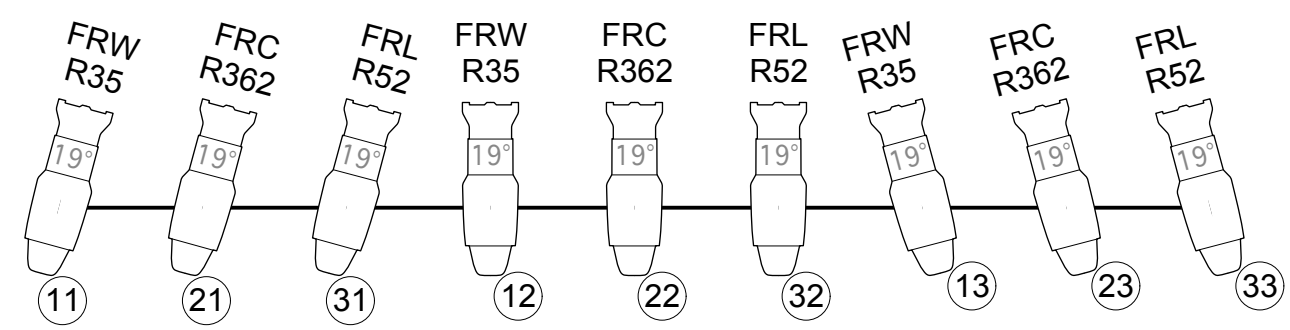

Light

- ETC Source-4 19°
- ETC Source 4 26°
- ETC Source-4 36°
- ETC Source-4 50°
- Altman Sky Cyc 3 Cell
- ETC Source 4 PAR MCM (WFL)

Typical

Purpose
Color
Unit Number
Channel

Representation of FOH Systems

NOTES

- Instruments can be exchanged for equivalents
- Instruments should be hung on 18" centers where possible
- Gel substitutions can be made with TD approval
- Ground Cyc (not shown) should match top Cyc