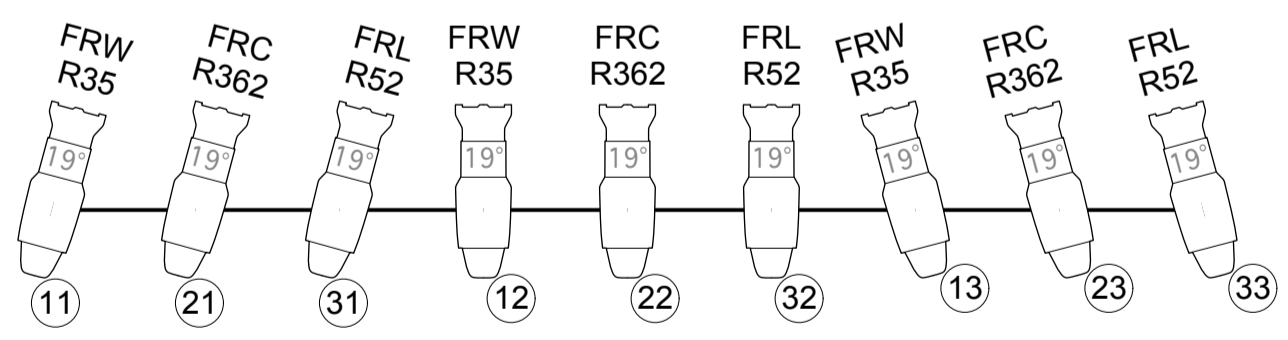

Light

- ETC Source-4 19°
- ETC Source 4 26°
- ETC Source-4 36°
- ETC Source-4 50°
- Altman Sky Cyc 3 Cell
- ETC Source 4 PAR MCM (WFL)

Typical

Purpose
Color
Unit Number
Channel

Representation of FOH Systems

NOTES

- Instruments can be exchanged for equivalents
- Instruments should be hung on 18" centers where possible
- Gel substitutions can be made with TD approval
- Ground Cyc (not shown) should match top Cyc